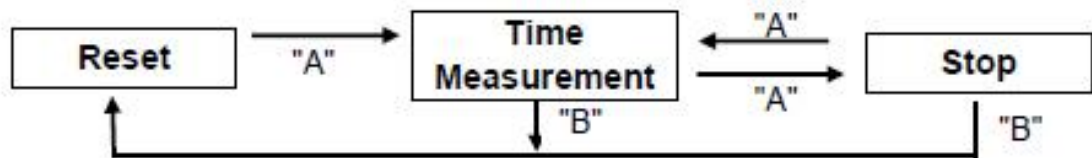

C) USING THE CHRONOGRAPH

This chronograph is able to measure and display time in 1/20 second united up to maximum of 59min 59sec. The chronograph 1/20 second hand keeps continuously for 30 seconds after starting, and then stops at Zero position.

Measuring time with the stopwatch

1. Press button "A" to start the chronograph.
2. The chronograph can be started and stopped each time button "A" is pressed.
3. Press button "B" to reset the chronograph and chronograph minute and second hands return to their Zero positions.

D) CHRONOGRAPH RESET (INCL. AFTER REPLACING BATTERY)

This procedure should be performed when the chronograph second hand does not return to the Zero position.

1. Pull the crown out to the 2nd Click Position.
2. Press the button "A" once to set the chronograph second hand to the Zero position.
3. Press the button "B" once to set the chronograph 1/20 second hand to the Zero position.
  * The chronograph hands can be advanced rapidly by continuously pressing button "A" or "B".
4. Once the hands been set at Zero position, reset the time and return the crown to its normal position.

Specifications

CALIBRE 6S20

Size: Φ 34,6mm

Total thickness: 4.90mm

BATTERY LIFE: 4 YEARS

BATTERY SILVER OXIDE SR927W

Type of oscillator: Turning fork type quartz crystal

Oscillation: 32,768 Hz

Accuracy: $\pm$ 20 s/month worn under normal circumstances

Functions

Chronograph Minute, Second, 1/20 sec. (Up to 59min. 59 sec.)

Date calendar

Powercell Saving Reset Mechanism(PSRM)

Over-loading Compensation Device(OLCD)

Digital Frequency Control(DFC) for time adjustment

Caring for Your Watch

Even though your watch is water-resistant to 50 m, it is not recommended that you wear it in a hot shower, sauna or hot tub. For cleaning, please wipe the watch with a thin cloth. Prevent the watch from heavy vibrations. This specifications might be changed without prior notice.