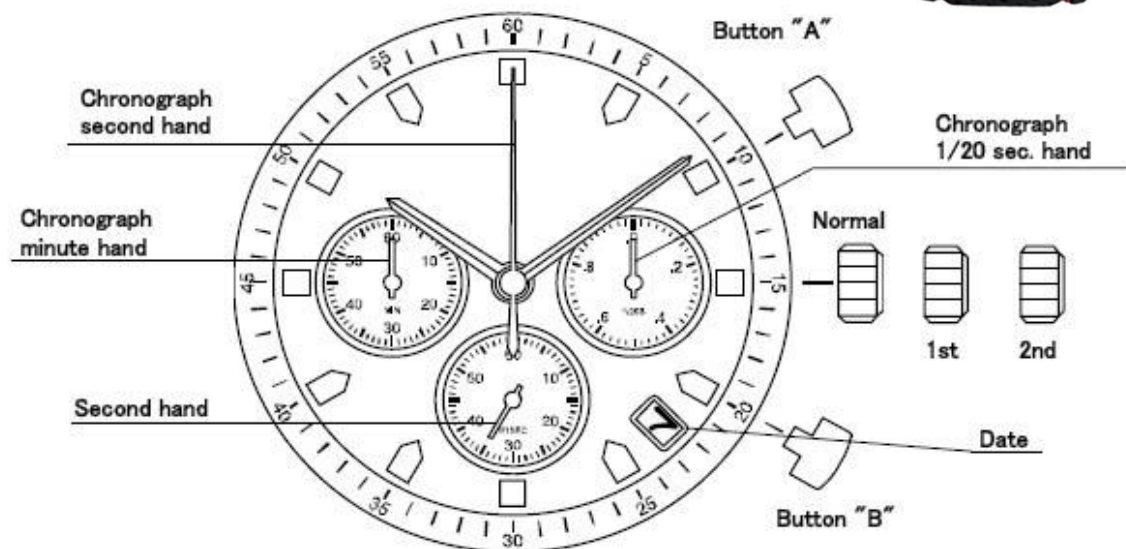

Scratch-resistant cambered sapphire crystal glass

24 mm wide wrist strap (Kautschuk)

Built to withstand pressures of 5 bars (equivalent to a depth of 50 meters)

Weight of 100 g incl. Strap

Settings

A) SETTING THE TIME

1. Pull the crown out to the 2nd Click Position.
2. Turn the crown clockwise to set hour and minute hands.
3. After the time has been set, push the crown back to the Normal position.

B) SETTING THE DATE

1. Pull the crown out to the 1st Click Position.
2. Turn the crown clockwise to set the date.

* If the date is set between the hours of around 9:00 PM and 1:00 AM, the date may not change on the following day.

3. After the date has been set, push the crown back to the Normal position.

C) USING THE CHRONOGRAPH

This chronograph is able to measure and display time in 1/20 second united up to maximum of 59min 59sec. The chronograph 1/20 second hand keeps continuously for 30 seconds after starting, and then stops at Zero position.